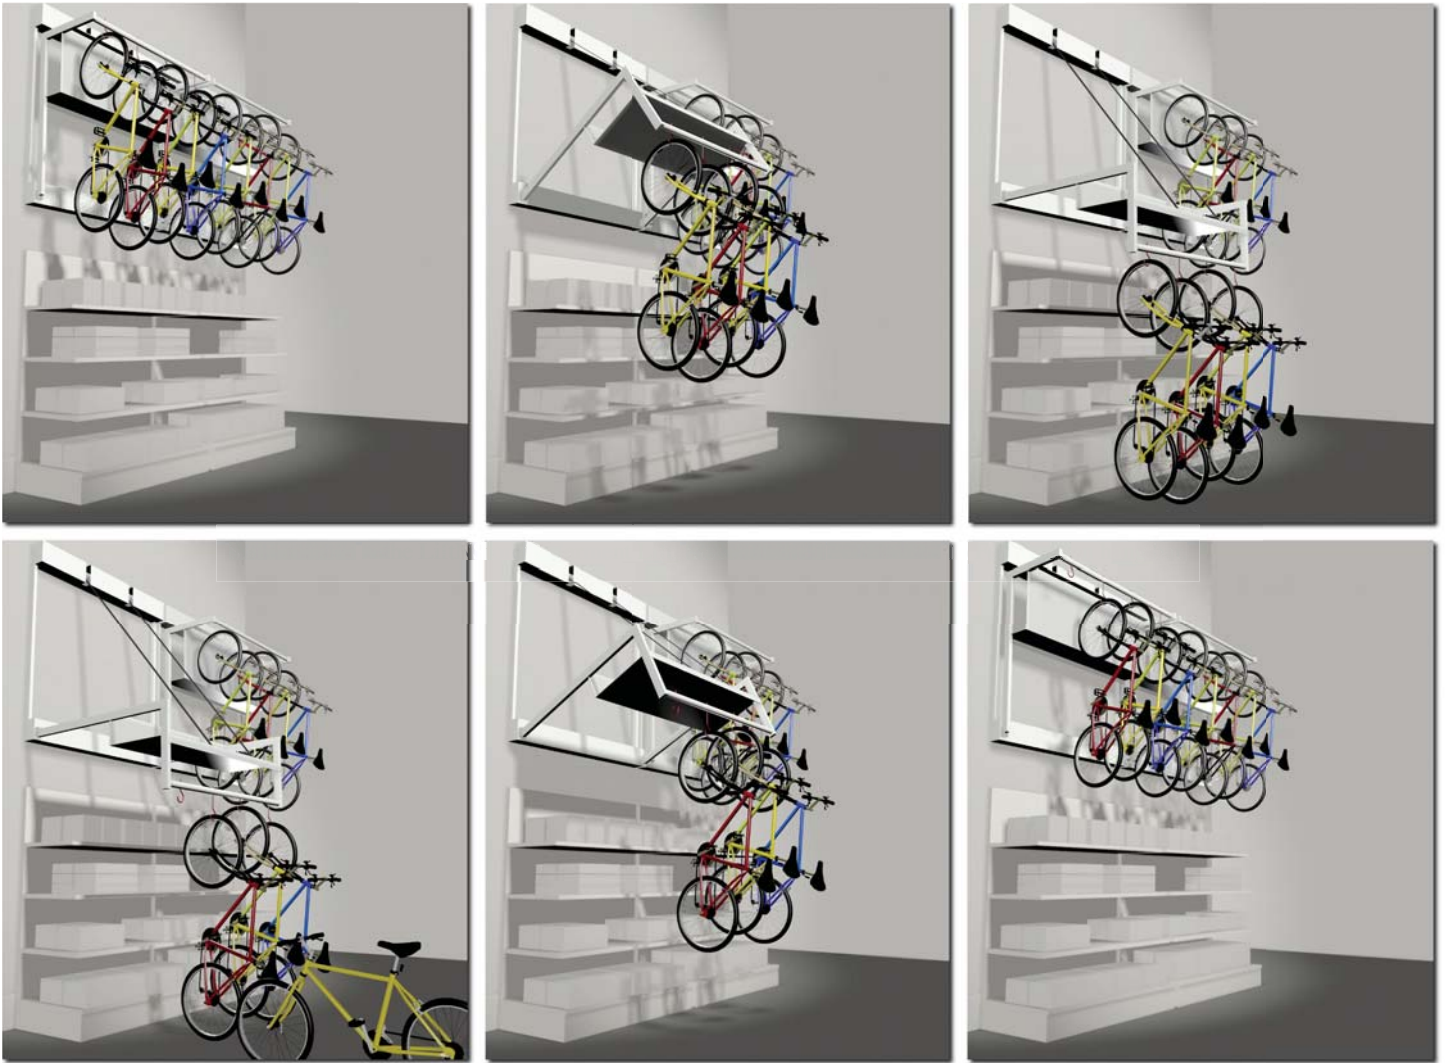

# Bicycle Storage Made Easy

Shown above is the wall mount Bicycle Storage Unit holding 6 bikes, model TB-1001.

## Why does wall mounted bike storage make sense?

1. Bicycles are light but they have big footprints and gobble up floor space quickly.
  2. Space for bikes on the sales floor is very limited.
  3. Every time a bike is moved it can get dinged or scraped.
  4. Climbing up a ladder to unhook a bike opens the door for mischief with dropped bikes and injuries.
  5. It easy for all employees to get bikes down safely, not just the big and strong.
  6. Every month you are paying for open wall space that could be used for optimal storage. Your overhead empty walls suddenly become very valuable.
- Every TiltNStore® Wall Mounted Bicycle Lift comes assembled and ready for immediate mounting.
  - It is simple to run a whole line of lifts along a wall, in fact you can run five lifts off of a single power supply.
  - All TiltNStore® Wall Mounted Bicycle Lifts do the same thing, they go up and down. They are simple, reliable and strong.
  - Because the bicycle lift is an 'electric appliance' not a 'building improvement', you will enjoy a nice tax break.
  - Every LiftNStore® Wall Mounted Bicycle Lift is made with pride in the United States of America.
  - Your satisfaction is guaranteed and we stand behind our lifts.