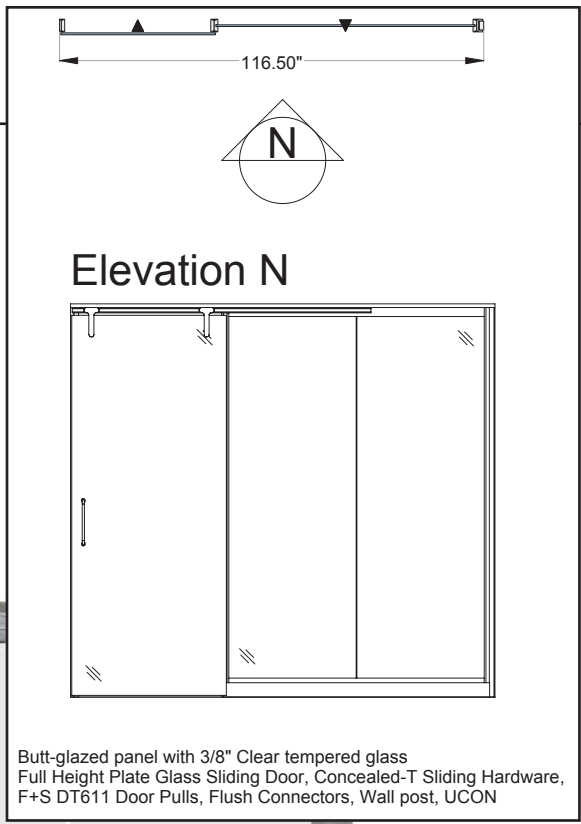

Front Style I4

SOUTHWEST SOLUTIONS GROUP
business organization systems