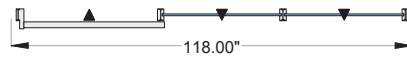

Front Style 8

SOUTHWEST**SOLUTIONS**GROUP

business organization systems

Elevation H

Thinline 3-Tier, Clear-Satin Etch-Clear, 1/4" Tempered Glass Panels
Full Height Sliding Aluminum Door, Concealed Sliding Hardware,
F+S DT611 Pulls, Lockset, Flush Connectors, Wall post, UCON