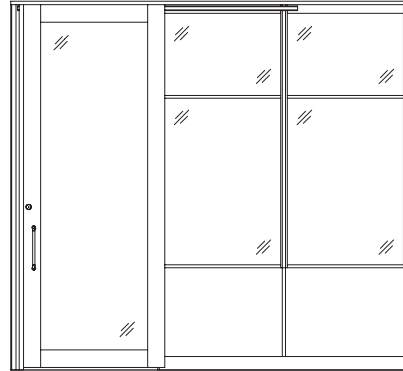

Elevation I