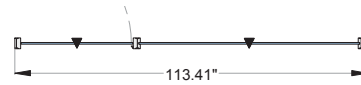

Front Style 13

● ● ● ● ●
SOUTHWEST**SOLUTIONS**GROUP
business organization systems