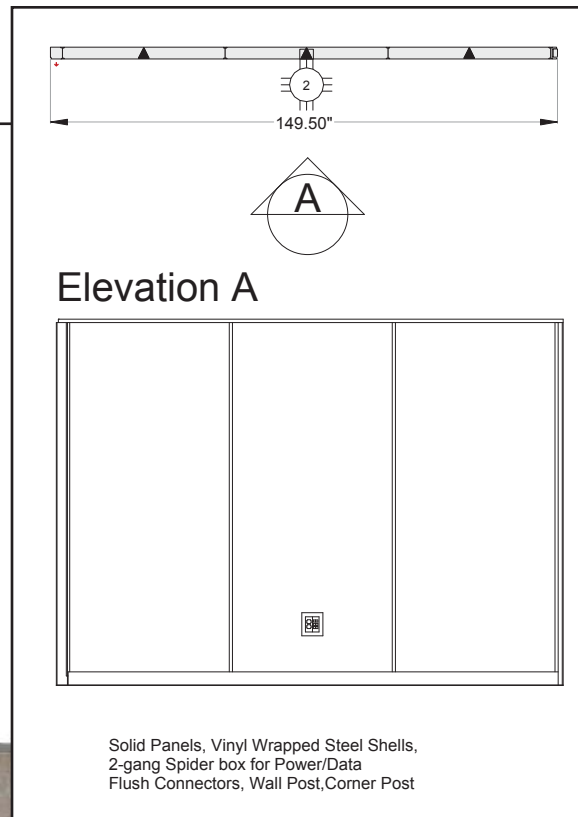

Solid Wall Style I

SOUTHWEST**SOLUTIONS**GROUP
business organization systems