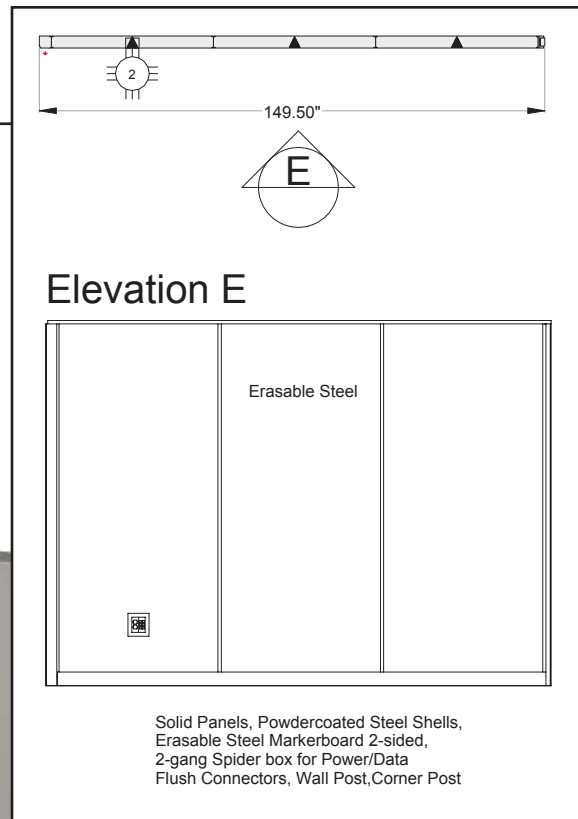

Solid Wall Style 5

SOUTHWEST**SOLUTIONS**GROUP
business organization systems