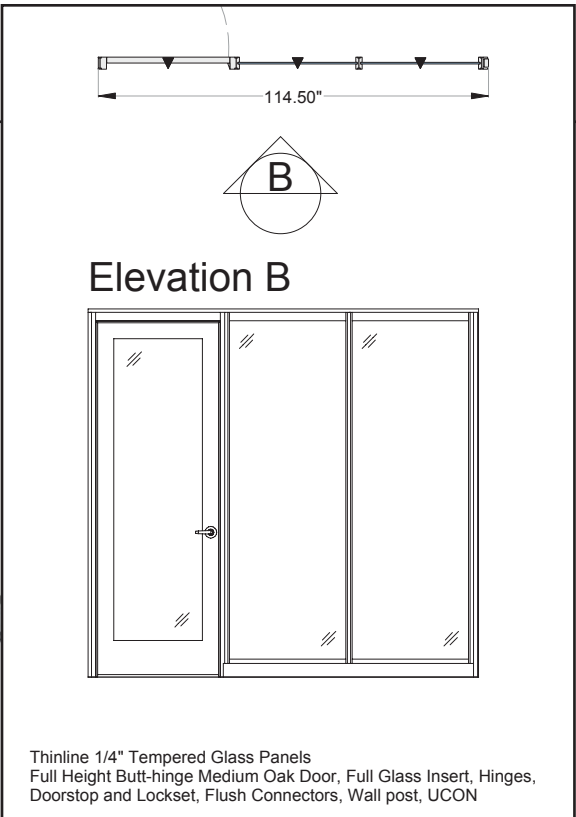

Front Style 2

SOUTHWEST **SOLUTIONS** GROUP
business organization systems