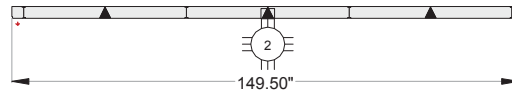

# Solid Wall Style 4

SOUTHWEST**SOLUTIONS**GROUP  
*business organization systems*

Elevation D

Solid Panels, Powdercoated Steel Shells,  
2-gang Spider box for Power/Data  
Recessed Connectors, Wall Post, Corner Post