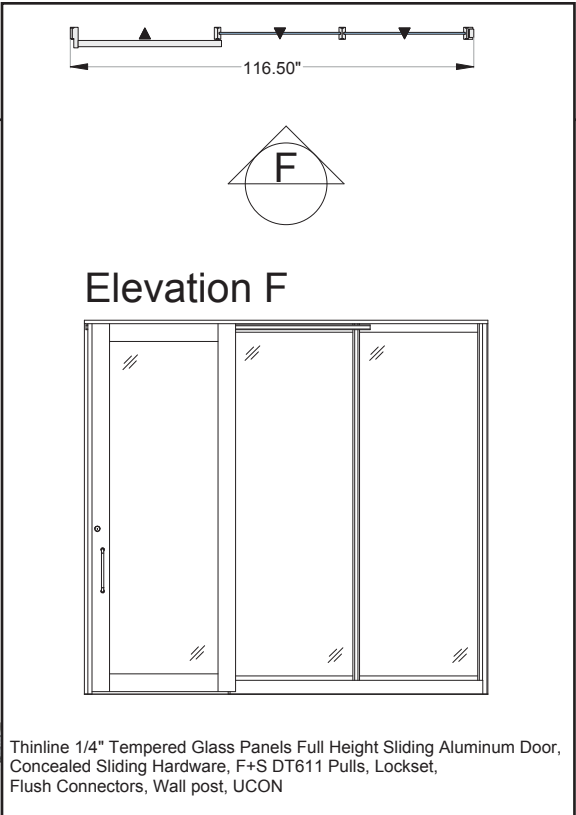

Front Style 6

● ● ● ● ●
SOUTHWEST **SOLUTIONS** GROUP
business organization systems