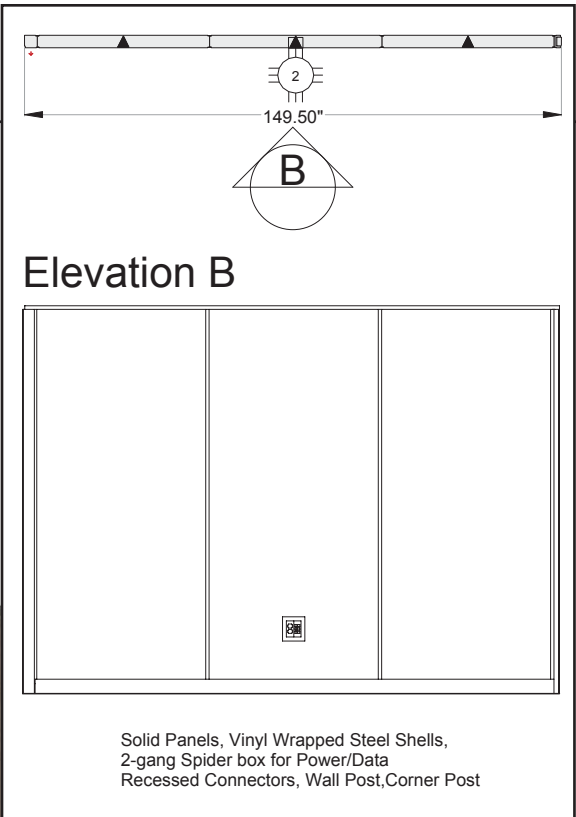

Solid Wall Style 2

● ● ● ● ●
SOUTHWEST **SOLUTIONS** GROUP
business organization systems