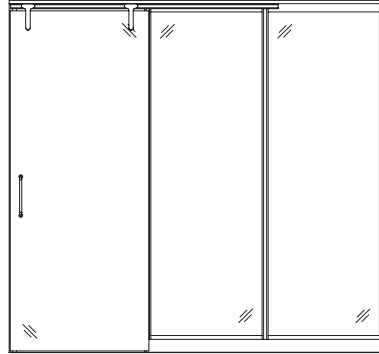

## Elevation G

Thinline 1/4" Tempered Glass Panels, Full Height Sliding Plate Glass Door, T-Style Concealed Sliding Hardware, F+S DT611 Pulls, Flush Connectors, Wall Post, UCON