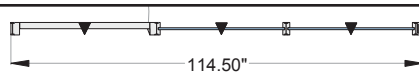

# Front Style 3

**SOUTHWEST SOLUTIONS GROUP**  
*business organization systems*

Elevation C

Thinline 1/4" Tempered Glass Panels  
Full Height Butt-hinge Aluminum Door, Full Glass Insert, Hinges,  
Doorstop and Lockset, Flush Connectors, Wall post, UCON