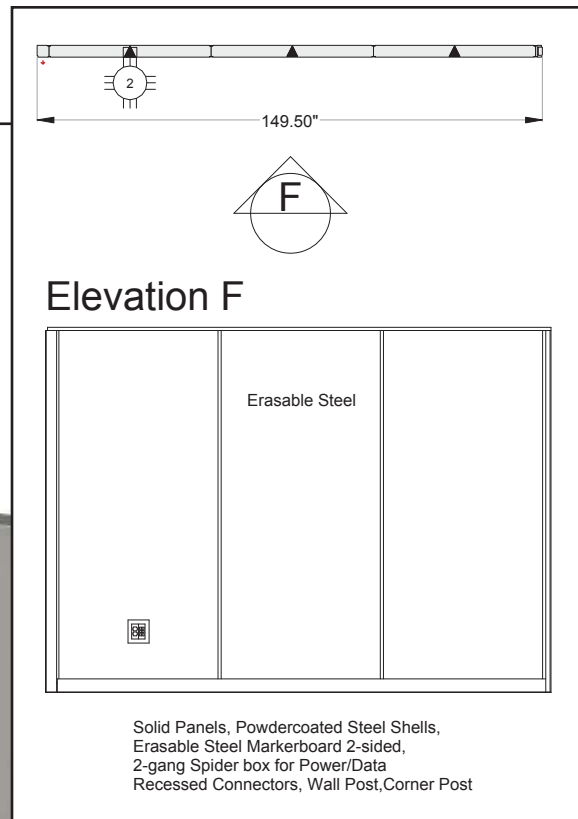

Solid Wall Style 6

SOUTHWEST**SOLUTIONS**GROUP
business organization systems