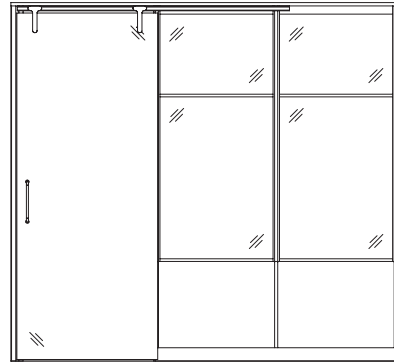

Elevation J