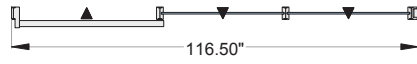

Front Style 4

SOUTHWEST **SOLUTIONS** GROUP

business organization systems

Elevation D

Thinline 1/4" Tempered Glass Panels
Full Height Sliding Medium Oak Door, Concealed Sliding Hardware,
F+S DT611 Pulls, Lockset, Flush Connectors Wall post, UCON