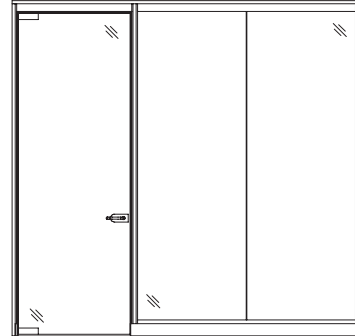

Elevation M