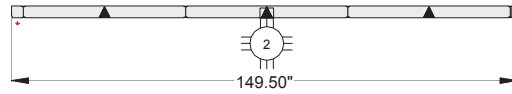

# Solid Wall Style 8

SOUTHWEST**SOLUTIONS**GROUP  
*business organization systems*

Elevation H

3-Tier Solid Panels, Vinyl Wrapped Steel Shells Top and Bottom,  
Erasable Steel Markerboard in Center,  
2-gang Spider box for Power/Data  
Recessed Connectors, Wall Post, Corner Post