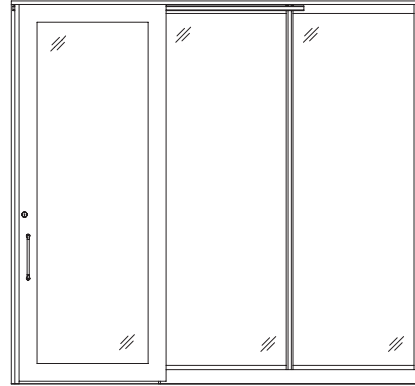

Elevation E