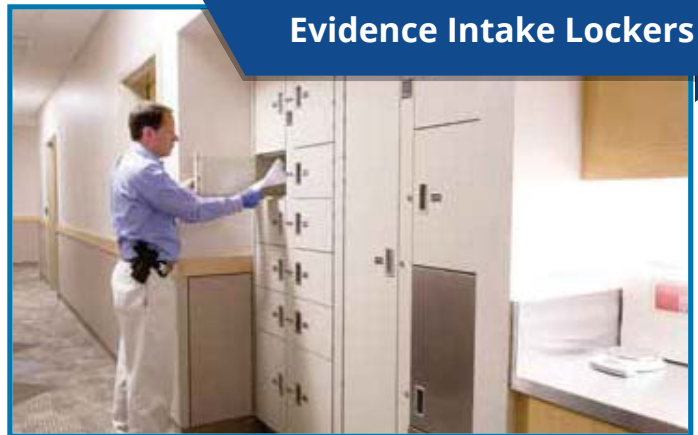

Southwest Solutions Group® designs and installs high density shelving, gear lockers, weapons cabinets, crime lab casework, and other products for law enforcement and correctional agencies to maximize the use of building floor space, secure property and evidence, and organize law enforcement gear for optimum readiness.

### High-Density Shelving

High density shelves are the most space-efficient property and evidence storage system available. The shelves condense to give you the greatest storage capacity in the least amount of floor space.

### Command Center Consoles

Flexible and ergonomically designed console furniture is specifically intended for 911 call centers, dispatch, surveillance monitoring, and other vital 24/7 communication areas.

### Evidence Intake Lockers

Temporarily store and protect deposited evidence in pass-through or non-pass-through lockers to ensure that the chain of custody remains intact until it can be removed and processed into the property room by authorized personnel.